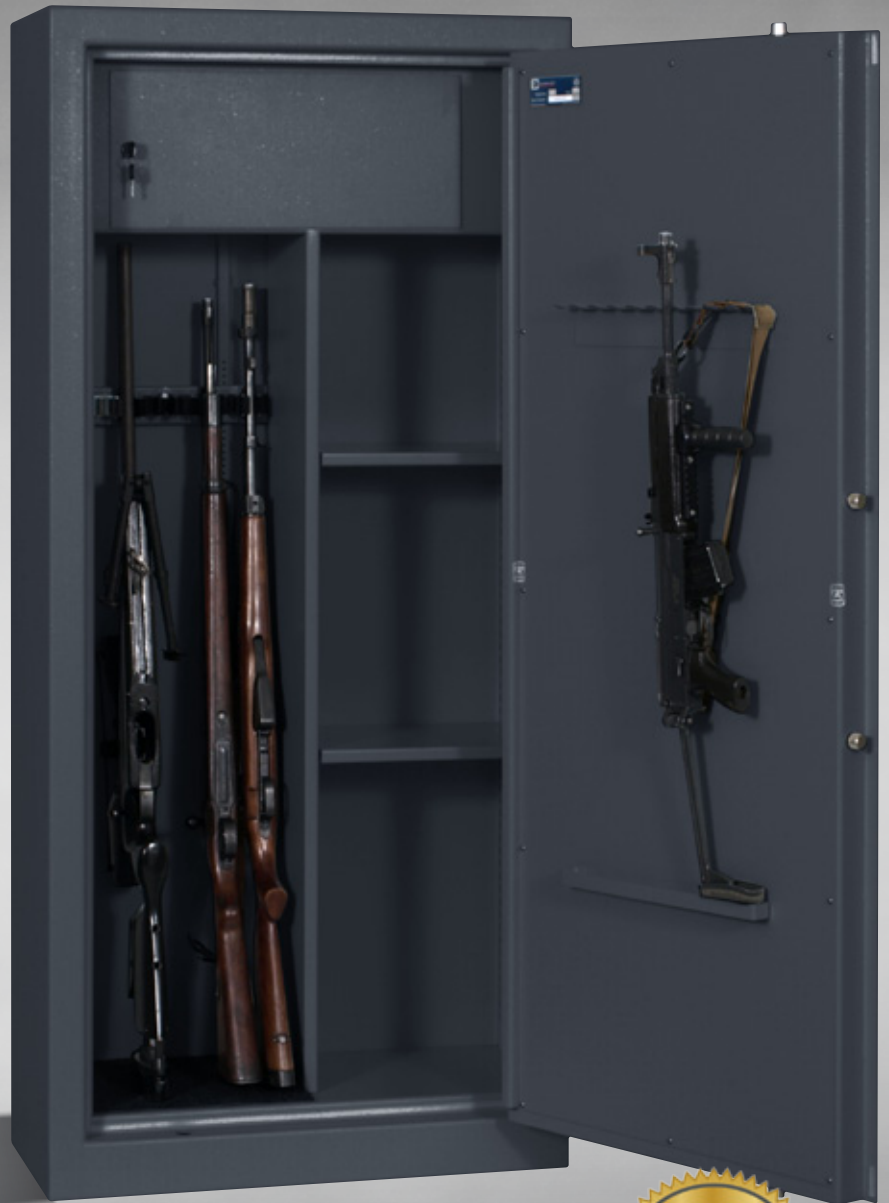

GUN CABINETS

Theft resistant, with at least 15 resistance units to EN 1143-1

A graded high security key lock to EN 1300

Solid double bitted key lock (2 keys provided)

8 lever lock

Ready prepared for anchoring to back wall

Adjustable bar with gun holders

Holders for gun accessories on back side of main door

Internal lockable cupboard for ammunition

Carpet base

Standard color: Dark Grey - Ral 7016 (see below for more colour options)

KEY LOCK

CAN BE FITTED WITH OTHER LOCKS

COMBI LOCK

ELECTRONIC LOCK

TIME LOCK

COLOURS

DARK GREY
RAL 7016

LIGHT GREY
RAL 7035

WHITE
RAL 9003

BLACK
RAL 9005

BESPOKE COLOURS AVAILABLE

3 YEARS

Only Barrington Security offers Charvát products in UK with 3 years warranty

EU STANDARD CERTIFICATION

Model Number	Long gun capacity	External height (mm)	External width (mm)	External depth (mm)	Internal height (mm)	Internal width (mm)	Internal depth (mm)	Weight (kg)
ZS 4	4	1600	340	350	1200	334	300	87
ZS 6	6	1600	450	350	1200	444	300	105
ZS 8	8	1600	590	350	1200	584	300	123
ZS 10	10	1600	730	350	1200	724	300	130
ZS 10/6	6	1600	730	350	1200	724	300	152