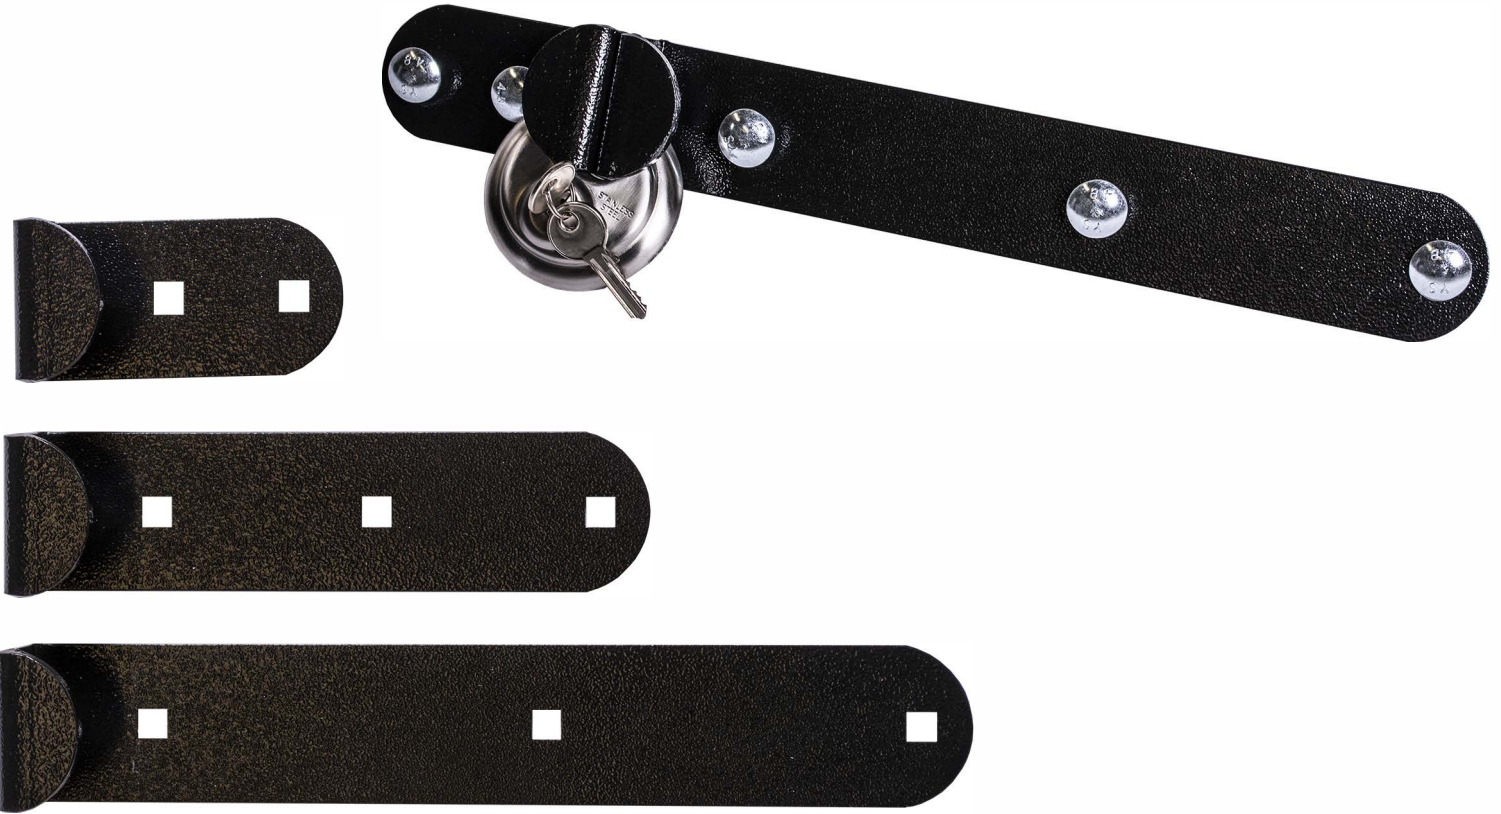

HASP GUARD

The perfect security addition for your shed, van, cellar or garage door. Simply position each piece on either side of your doors and place your padlock through the holes. Comes in a selection of different sizes to mix and match to your needs. A great deterrent against thieves both physically and visually.

- British Made by Burton Safes Engineering
- Available in 3 Sizes 100mm, 200mm and 300mm
- Powder Coated Hard wearing Finish
- Fittings Included
- Anti-Drill Padlock Sold Separately or add your own

MODEL	External (HxWxD)*	Weight
Size 1	50 x 100 x 40	1kg
Size 2	50 x 200 x 40	1kg
Size 3	50 x 300 x 40	1kg