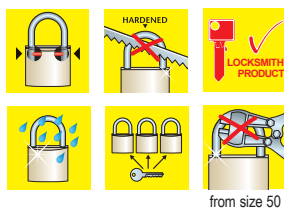

Cylinderpadlocks

Brass

from size 50

116 Profi

Reliable quality

- solid brassbody
- hardened shackle, double-bolted
- high precision cylinder
- high number of key differs
- rustproof interior
- suppliedwith2keys