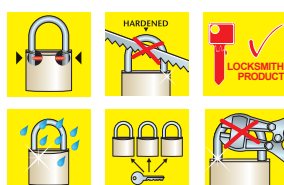

from size 50

116 HB Profi

Reliable quality

- long shackle version
- solid brassbody
- hardened shackle, double-bolted
- high precision cylinder
- many key differs
- rustproof interior
- suppliedwith2keys

Art.-No.		EAN	Pack					
		40 03482...		mm	mm	mm	mm	
116HB 30 30	boxed	03230 5	5	5.0	16.0	30.0	63.0	65 R/L
116HB 30 45	boxed	03240 4	5	5.0	16.0	45.0	78.0	65 R/L
116HB 40 45	boxed	03250 3	5	6.0	23.0	45.0	86.0	66 R/L
116HB 40 60	boxed	03260 2	5	6.0	23.0	60.0	101.0	66 R/L
116HB 50 80	boxed	03270 1	5	8.0	28.0	80.0	128.0	66 R/L
116HB 50 110	boxed	03280 0	1	8.0	28.0	110.0	160.0	66 R/L
116HB 50 180	boxed	03290 9	1	8.0	28.0	180.0	225.0	66 R/L
116HB 60 110	boxed	03300 5	1	10.0	32.0	110.0	170.0	66 R/L
116HB 40 45	SB	visi	03251 0	5	6.0	23.0	45.0	86.0 66 R/L
116HB 40 60	SB	visi	03261 9	5	6.0	23.0	60.0	101.0 66 R/L