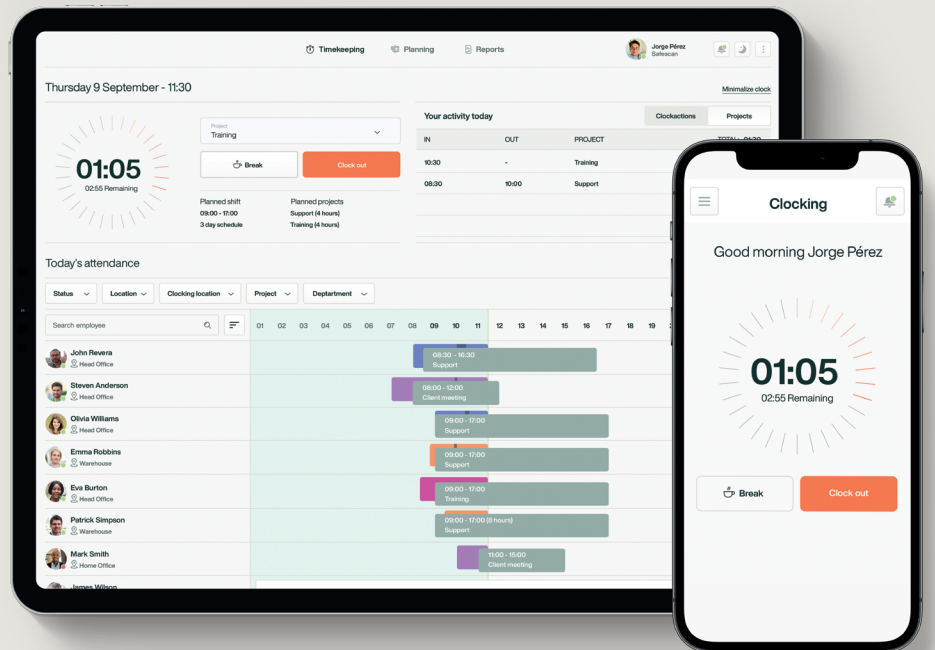

RF—100

RF—100 RFID Badges

RFID

Combine with our Time Clocks
Works smoothly with all our Time
Clocks. Whether you have the
TM—616 or TM—838 SC.

Credit card sized .
Compact.
Fits easily in your wallet,
or on your lanyard.

Set of 25 RFID Badges. Whether you're adding new employees or replacing lost or damaged badges, these credit card sized badges are designed to work flawlessly with all TimeMoto Time Clocks. Keep a spare set on hand and you'll always be prepared.

Punch in. Punch out. That's all.

TimeMoto RF—100

Set of 25 badges
RFID proximity badge 125kHz
Credit card size, fits easily in your wallet
Reading distance up to 7 cm
Dimensions: 8.5 x 5.4 cm

Combine with TimeMoto Cloud

All Time Clocks include the Free Plan and a 30-day Plus Plan trial.
Experience every feature before choosing the plan that best fits your needs.

RF—100

Brand TimeMoto

Model RF—100

Article 125—0603

EAN 8717496336408