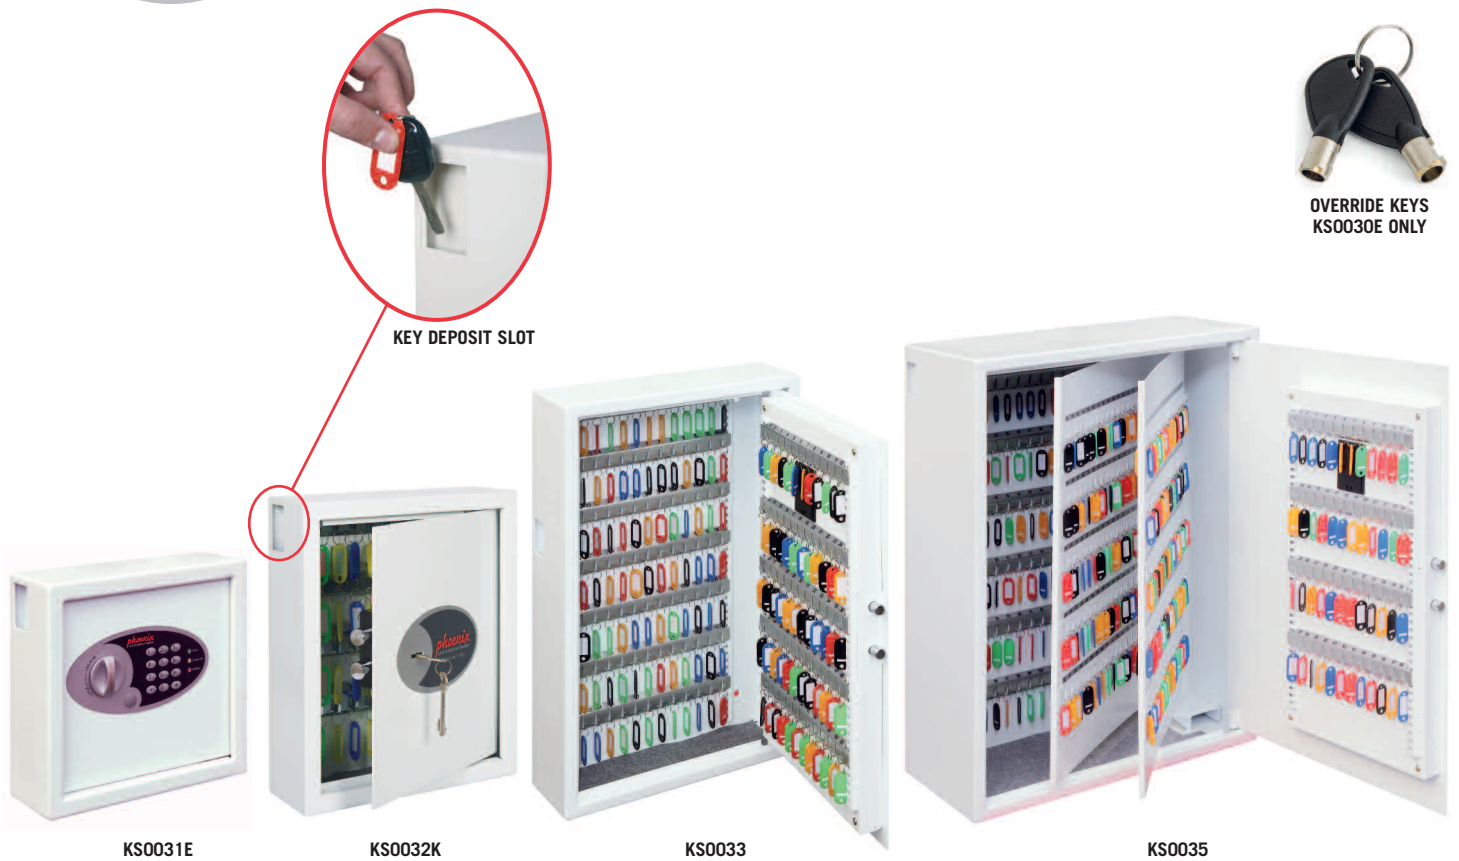

KS0030 SERIES CYGNUS KEY DEPOSIT SAFES

THE PHOENIX CYGNUS SERIES OF KEY DEPOSIT SAFES are available in capacities of 30-700 keys and all come with a key deposit facility. Ideal for home, office, schools, garages, office blocks.

- **LOCKING – KS0030K** – Fitted with a high quality key lock and comes complete with two keys.
KS0030E – Advanced ‘user friendly’ electronic locking with anti-tamper or bounce solenoid locking system. For added peace of mind these safes are fitted with a key override facility should the code be misplaced (2 keys supplied).
- **SECURITY** – When bolted to a wall these key Safes provide defence against burglaries aimed at stealing car keys, house keys etc.
- **FIXING** – Ready prepared for fixing to the wall with bolts supplied.
- **SPECIAL FEATURES** – Key deposit slot, allowing keys to be deposited without the need to open the safe.
- **KEY TAGS** – Supplied complete with a selection of coloured key rings
- **COLOUR** – Finished in a high quality scratch resistant paint RAL9003 White.

MODEL NUMBER	EXTERNAL DIMENSIONS H x W x D	INTERNAL DIMENSIONS H x W x D	DEPOSIT SLOT H x W x D	WEIGHT	CAPACITY
KS0031K/E	280 x 300 x 100mm	275 x 295 x 80mm	55 x 35 x 15mm	6.5kg	30 keys
KS0032K/E	360 x 300 x 100mm	350 x 275 x 80mm	55 x 35 x 15mm	7.5kg	48 keys
KS0033K/E	660 x 430 x 130mm	655 x 424 x 110mm	55 x 35 x 15mm	20kg	144 keys
KS0034E	755 x 580 x 250mm	745 x 570 x 230mm	55 x 35 x 15mm	43kg	300 keys
KS0035E	760 x 580 x 280mm	750 x 570 x 260mm	55 x 35 x 15mm	46kg	500 keys
KS0036E	760 x 580 x 330mm	750 x 570 x 310mm	55 x 35 x 15mm	49kg	700 keys