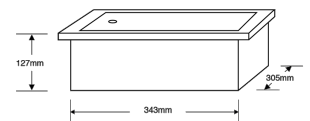

ASEC Floorboard Safe

Description

A floorboard safe ideal for domestic applications.

£1,000 Cash Rating

Key Operated Mechanism

Features

- £1,000 cash rating 2 year warranty
- Designed to fit between floorboard joists
- 7 lever safe lock with 2 keys
- Constructed from heavy gauge steel
- Flock lining interior prevents damage to contents
- British made
- Asec