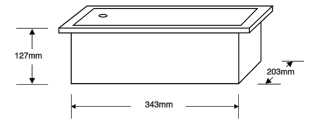

ASEC Floorboard Safe

Description

A floorboard safe ideal for domestic applications.

£1,000 Cash Rating

Key Operated Mechanism

Features

- £1,000 cash rating 2 year warranty
- Designed to fit between floorboard joists
- 7 lever safe lock with 2 keys
- Constructed from heavy gauge steel
- Flock lining interior prevents damage to contents
- British made
- Asec