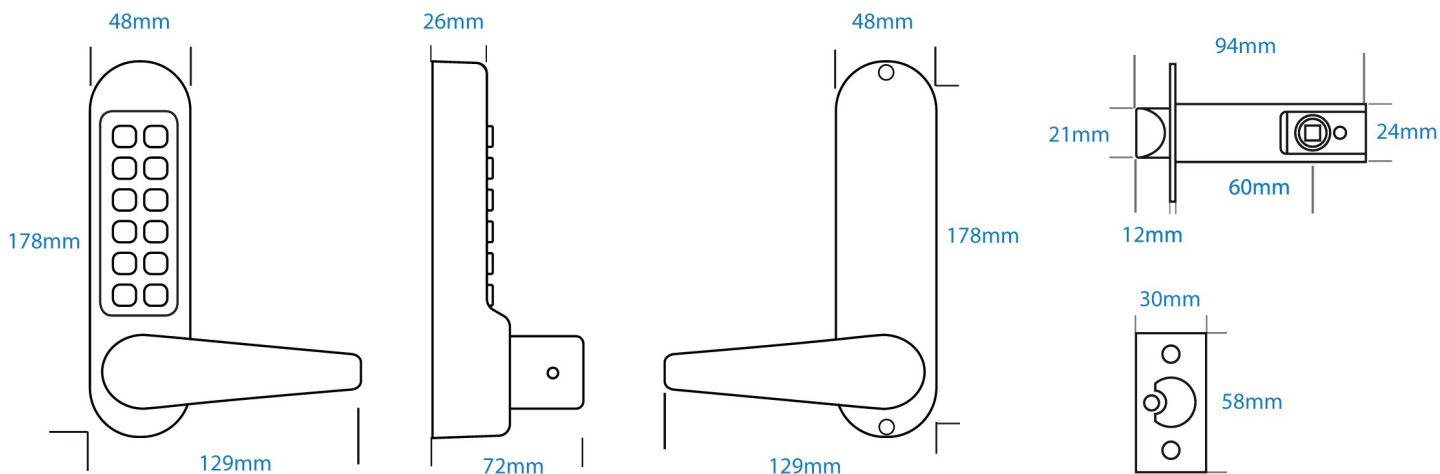

Finish: Satin Stainless

Construction: Cast housing & knob with Stainless Steel buttons

Buttons: 12 buttons - 10 Coded, 1 clear & 1 Free passage

Fixings: 8mm bladed spindle, fixing kit supplied for doors up to 60mm thickness

Door type: Suitable for internal and external use

Deadlatch: Anti-thrust pin ensures automatic locking when the door is closed

PRODUCT DIMENSIONS

For more details on this or any products in the Asec range please visit our website www.asec.co.uk or email us at info@asec.co.uk