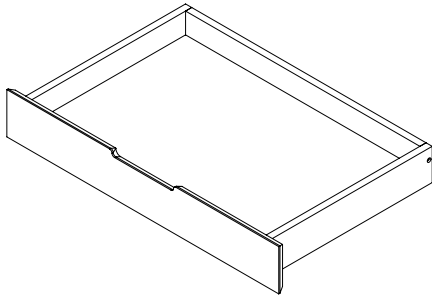

External dimensions
1250 x 550 x 550
Internal dimensions
1150 x 450 x 395
Weight
580 KG

Amario Lux Grade 4

Available in 5 different sizes

Size 3

Size 4

Size 5

Size 6

Size 7

External dimensions
650 x 550 x 550
Internal dimensions
550 x 450 x 395
Weight
350 KG

External dimensions
800 x 550 x 550
Internal dimensions
700 x 450 x 395
Weight
410 KG

External dimensions
950 x 550 x 550
Internal dimensions
850 x 450 x 395
Weight
475 KG

External dimensions
1100 x 550 x 550
Internal dimensions
1000 x 450 x 395
Weight
535 KG

External dimensions
1250 x 550 x 550
Internal dimensions
1150 x 450 x 395
Weight
600 KG

Modules

Watch winder

Power Panel

Low Drawer

USB Power

High Drawer

Space

Glass Shelf

Interior finish

The Modules are internally covered with precious velvet.
Customise with a choice of 14 finishes.

Available Jewellery Trays