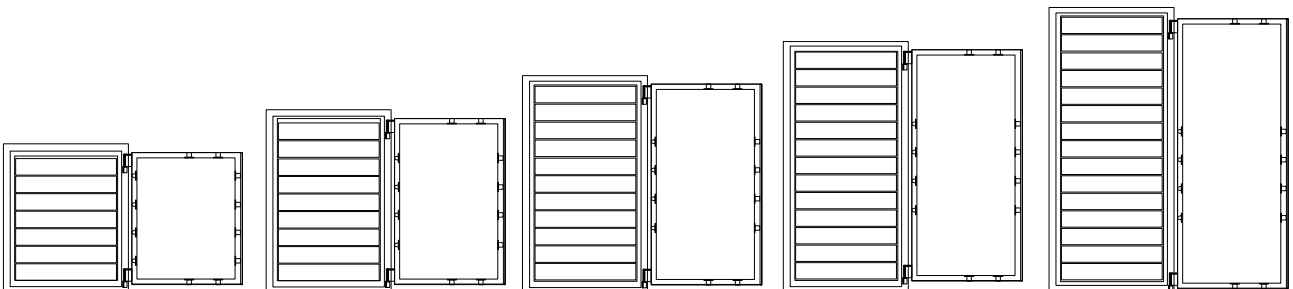

External dimensions
800 x 550 x 550
Internal dimensions
700 x 450 x 395
Weight
400 KG

External dimensions
950 x 550 x 550
Internal dimensions
850 x 450 x 395
Weight
460 KG

External dimensions
1100 x 550 x 550
Internal dimensions
1000 x 450 x 395
Weight
520 KG

External dimensions
1250 x 550 x 550
Internal dimensions
1150 x 450 x 395
Weight
580 KG

Amario Lux Grade 4

Available in 5 different sizes

Size 3

Size 4

Size 5

Size 6

Size 7

External dimensions
650 x 550 x 550
Internal dimensions
550 x 450 x 395
Weight
350 KG

External dimensions
800 x 550 x 550
Internal dimensions
700 x 450 x 395
Weight
410 KG

External dimensions
950 x 550 x 550
Internal dimensions
850 x 450 x 395
Weight
475 KG

External dimensions
1100 x 550 x 550
Internal dimensions
1000 x 450 x 395
Weight
535 KG

External dimensions
1250 x 550 x 550
Internal dimensions
1150 x 450 x 395
Weight
600 KG

Modules

Watch winder

Power Panel