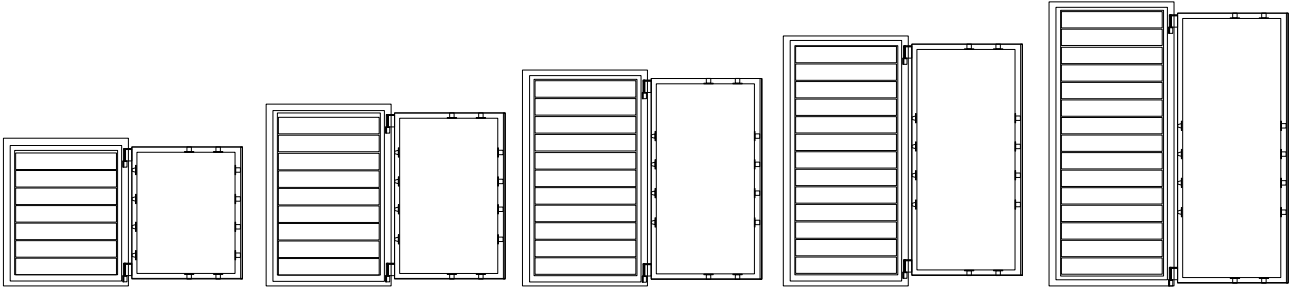

Amario Lux Grade 3

Available in 5 different sizes

Size 3

Size 4

Size 5

Size 6

Size 7

External dimensions
650 x 550 x 550
Internal dimensions
550 x 450 x 395
Weight
340 KG

External dimensions
800 x 550 x 550
Internal dimensions
700 x 450 x 395
Weight
400 KG

External dimensions
950 x 550 x 550
Internal dimensions
850 x 450 x 395
Weight
460 KG

External dimensions
1100 x 550 x 550
Internal dimensions
1000 x 450 x 395
Weight
520 KG

External dimensions
650 x 550 x 550
Internal dimensions
550 x 450 x 395
Weight
350 KG

External dimensions
800 x 550 x 550
Internal dimensions
700 x 450 x 395
Weight
410 KG

External dimensions
950 x 550 x 550
Internal dimensions
850 x 450 x 395
Weight
475 KG

External dimensions
1100 x 550 x 550
Internal dimensions
1000 x 450 x 395
Weight
535 KG

External dimensions
1250 x 550 x 550
Internal dimensions
1150 x 450 x 395
Weight
600 KG

Modules

Watch winder

Power Panel