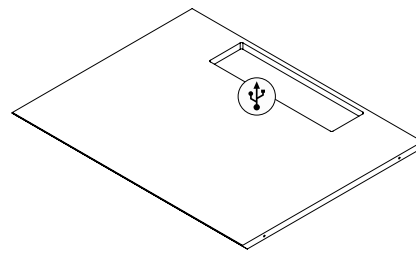

Modules

USB Power

Space

Interior finish

The Modules are internally covered with precious velvet.
Customise with a choice of 14 finishes.