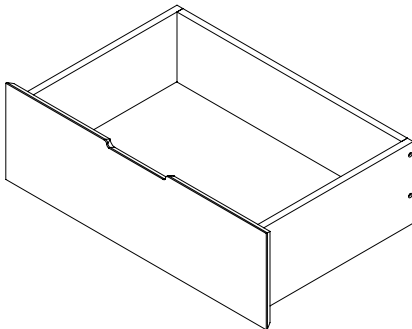

High Drawer