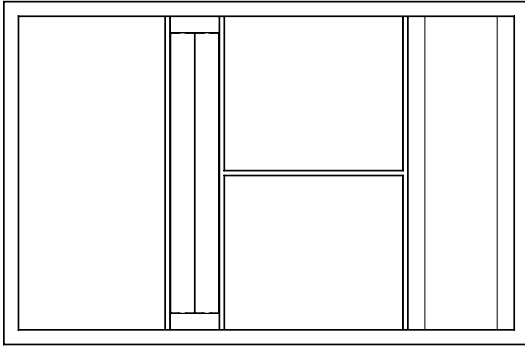

Available Jewellery Trays

High drawer

Jewellery tray