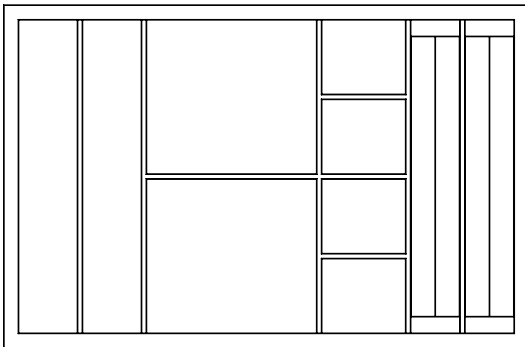

External dimensions
1100 x 550 x 550
Internal dimensions
1000 x 450 x 395
Weight
535 KG

External dimensions
1250 x 550 x 550
Internal dimensions
1150 x 450 x 395
Weight
600 KG

Modules

Watch winder

Power Panel

High drawer

Jewellery tray

Plain drawer

Low drawer

Jewellery tray

Plain drawer

Customise each part your way!

Drawer suede