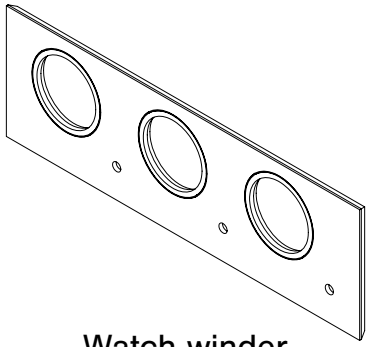

External dimensions
1250 x 550 x 550
Internal dimensions
1150 x 450 x 395
Weight
580 KG

Amario Lux Grade 4

Available in 5 different sizes

Size 3

Size 4

Size 5

Size 6

Size 7

External dimensions
650 x 550 x 550
Internal dimensions
550 x 450 x 395
Weight
350 KG

External dimensions
800 x 550 x 550
Internal dimensions
700 x 450 x 395
Weight
410 KG

External dimensions
950 x 550 x 550
Internal dimensions
850 x 450 x 395
Weight
475 KG

External dimensions
1100 x 550 x 550
Internal dimensions
1000 x 450 x 395
Weight
535 KG

External dimensions
1250 x 550 x 550
Internal dimensions
1150 x 450 x 395
Weight
600 KG

Modules

Watch winder

Power Panel